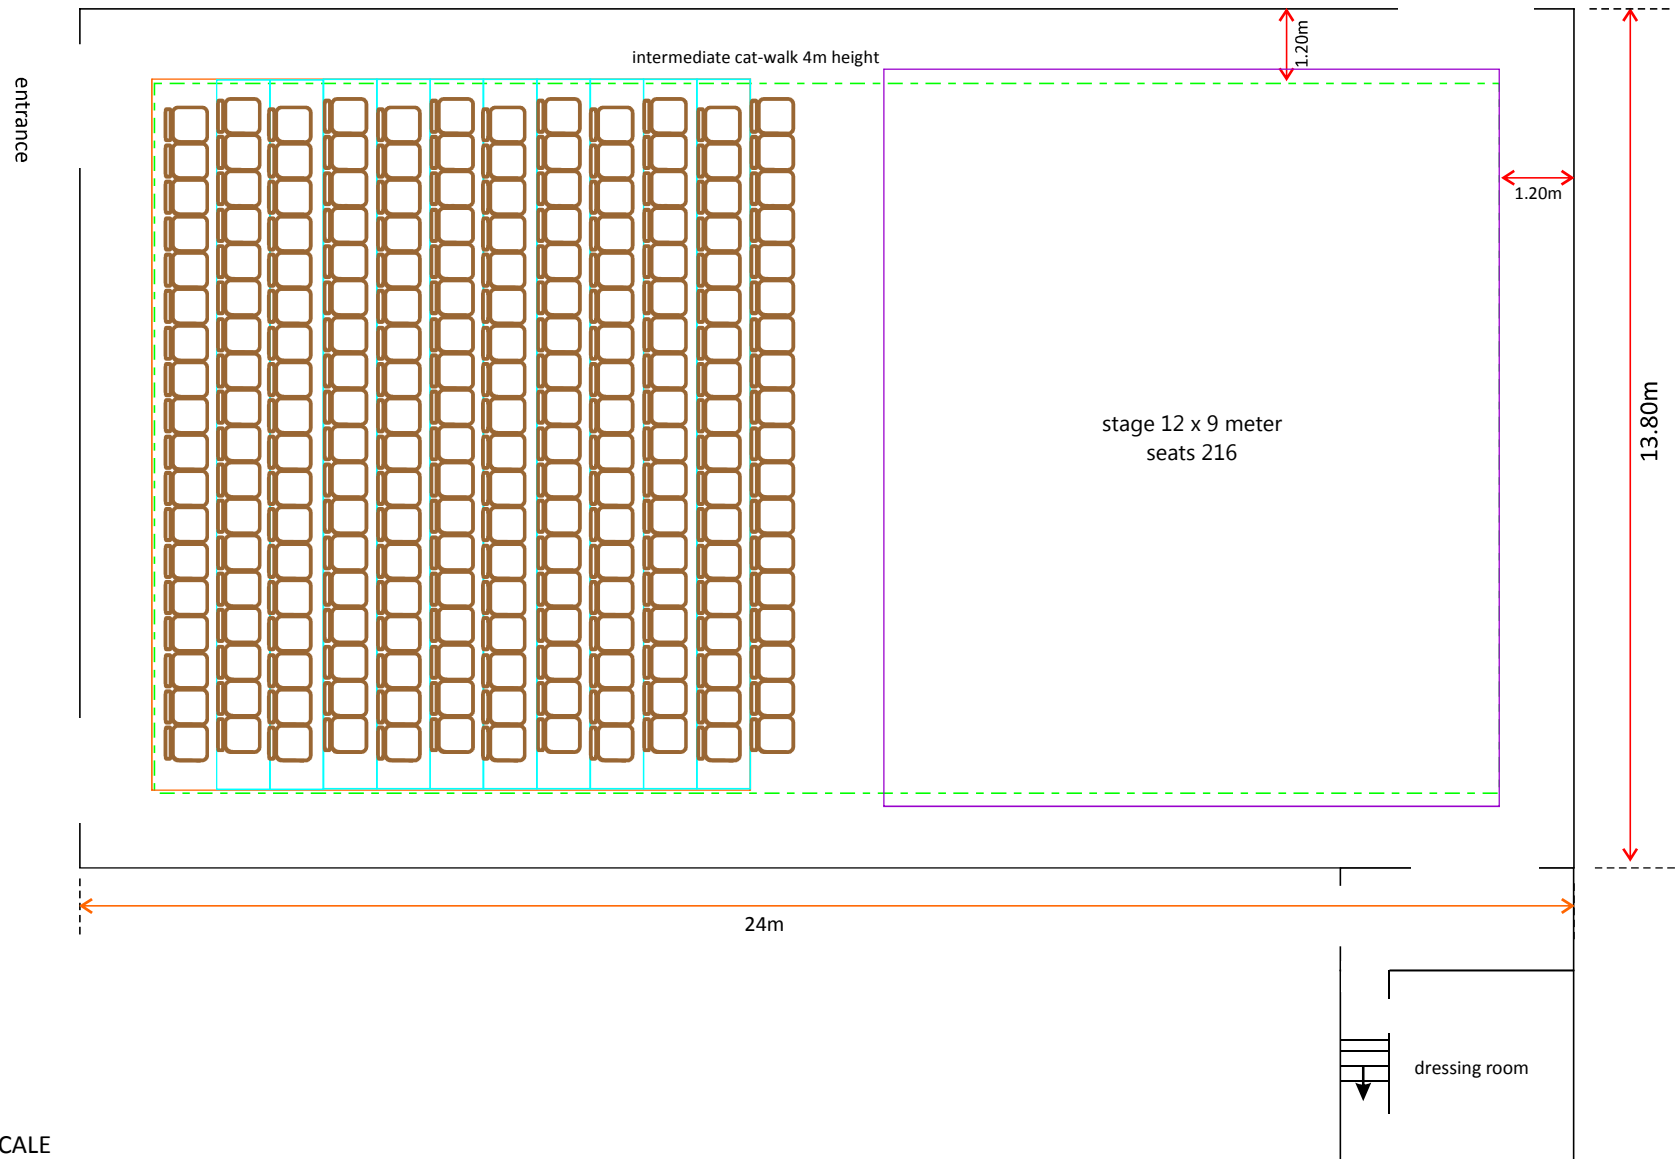

komunitas
salihara stage and seating plan | **PROSCENIUM**

salihara stage and seating plan | ARENA

NOT IN SCALE